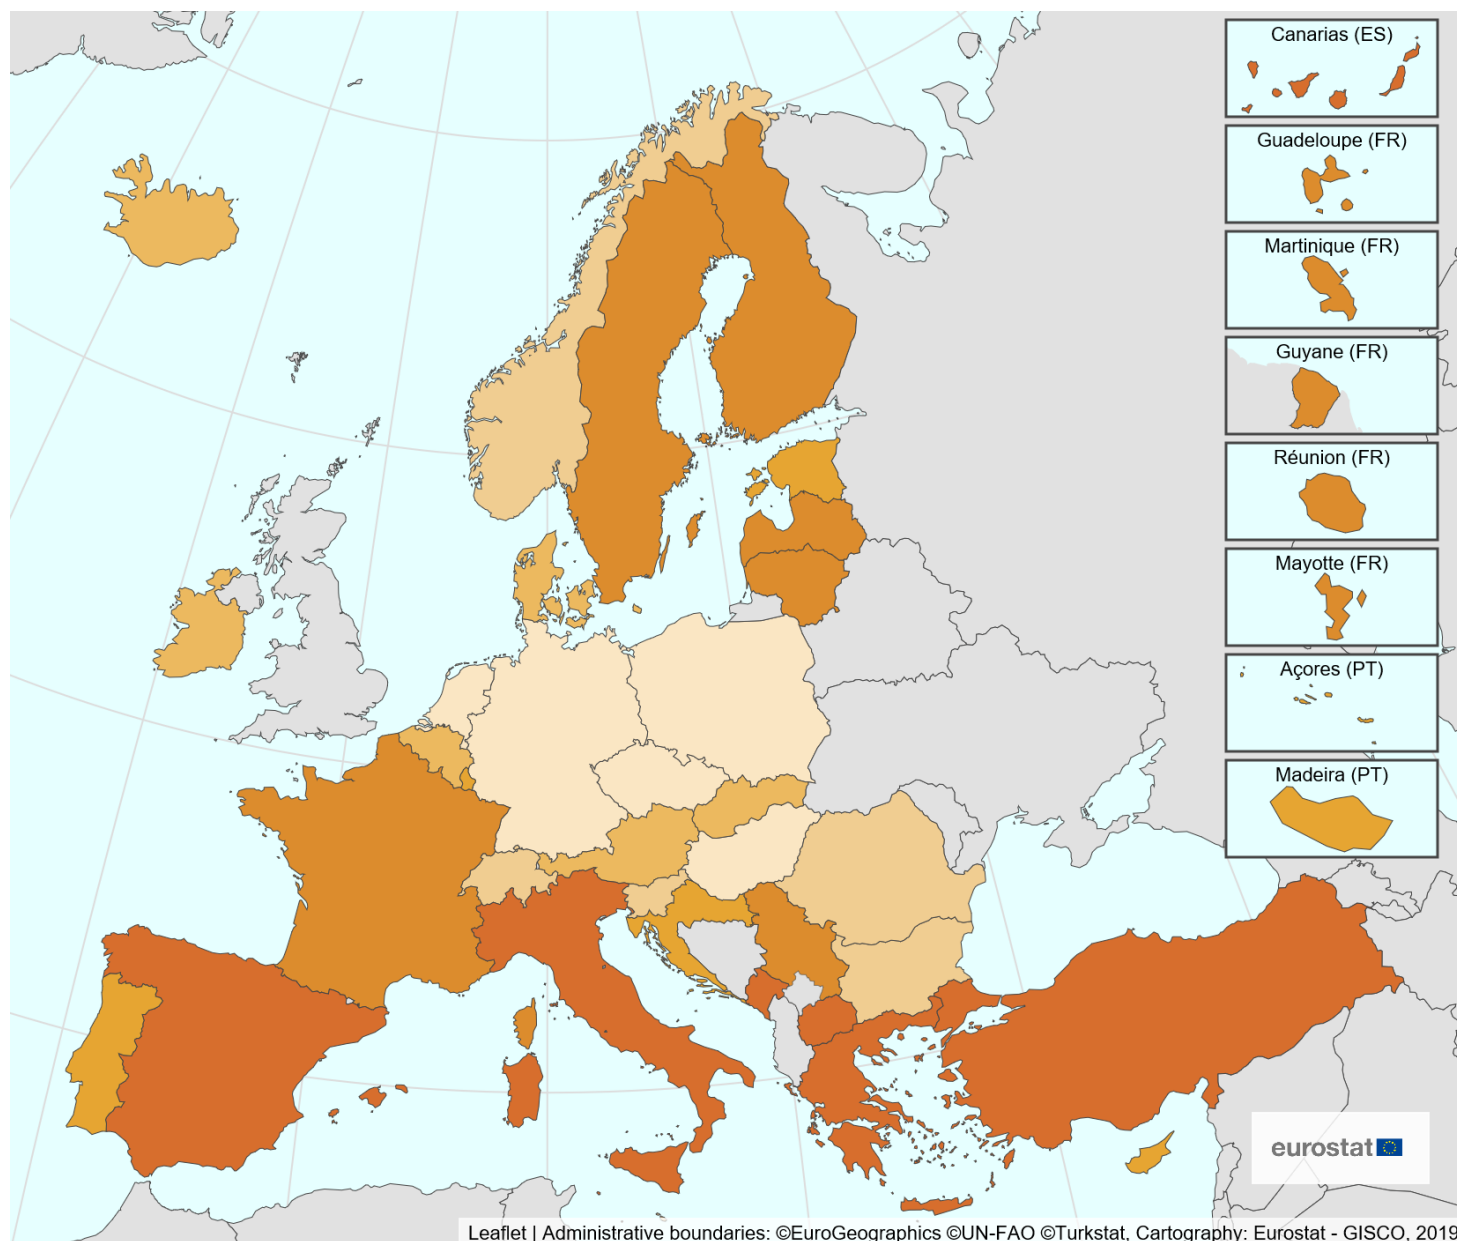

Unemployment by sex and age – annual data

Geopolitical entity (reporting) / Time: 2020 Time frequency: Annual Age class: From 15 to 74 years Unit of measure: Percentage of population in the labour force Sex: Total

Legend

Unemployment by sex and age – annual data [UNE_RT_A]

Source of data: Eurostat - Last updated date: Wednesday, October 13, 2021 11:00 PM

Disclaimer: This map has been created automatically by ESTAT/EC software according to external user specifications for which ESTAT/EC is not responsible. Map included.